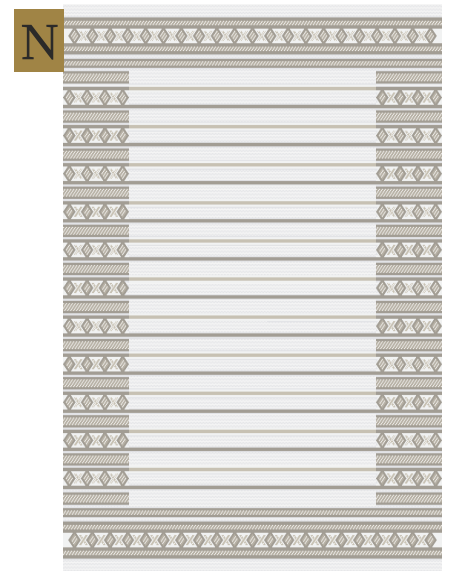

BROADWAY 7 BEIGE B9842A
80x150, 120x170, 140x200, 160x230, 200x290