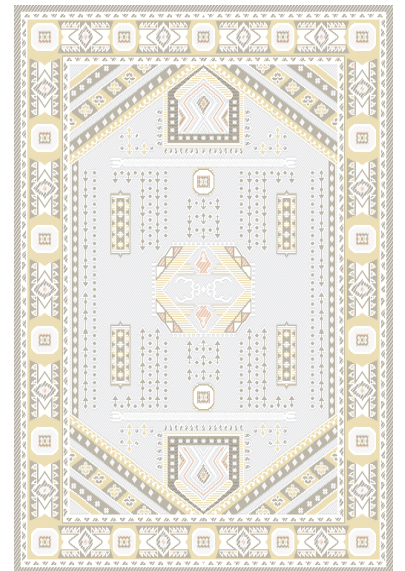

BROADWAY 5 BEIGE C0601A
80x150, 120x170, 140x200, 160x230, 200x290